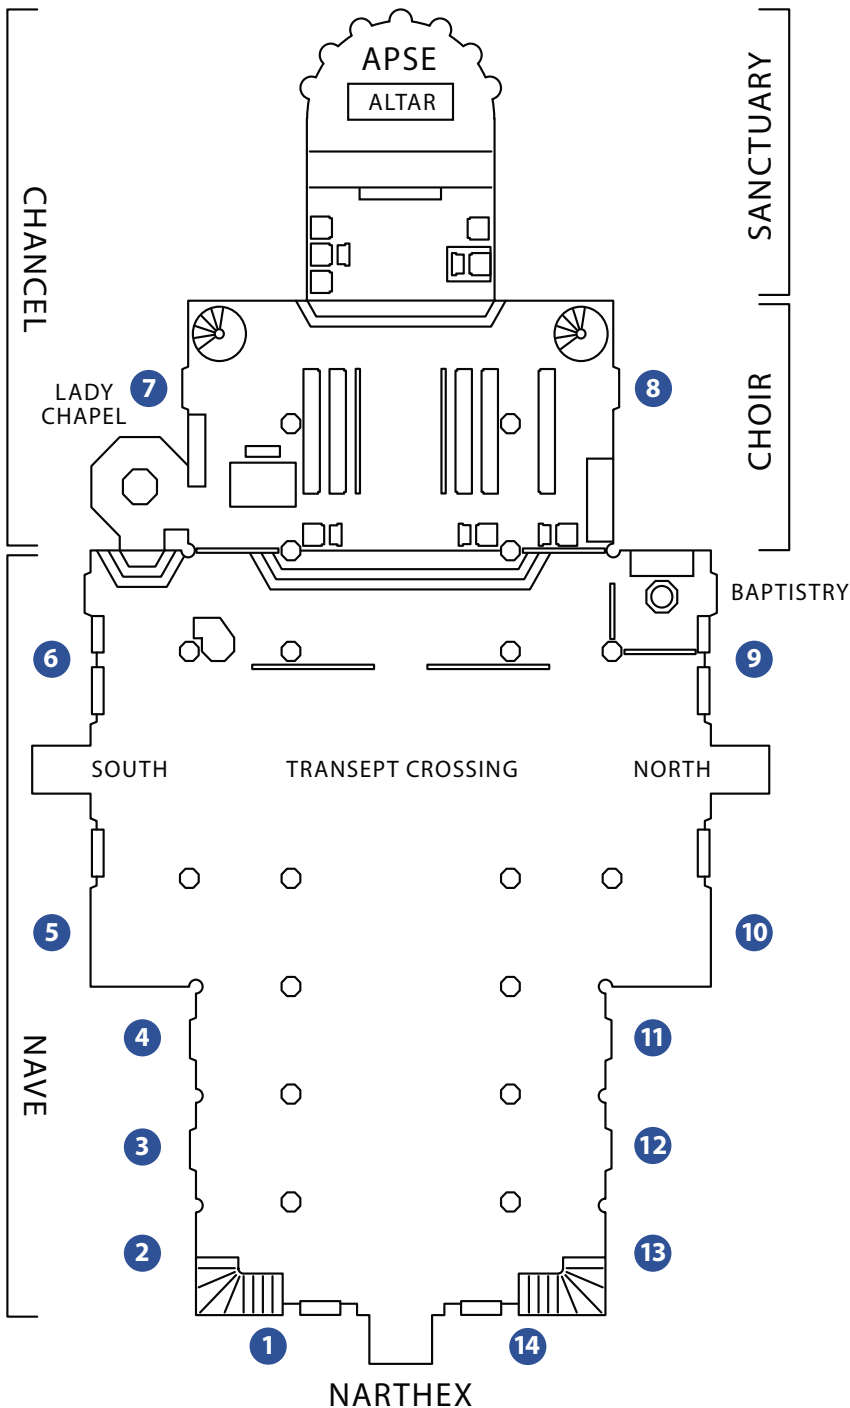

Map of the Cathedral Windows

The Windows

Beginning at the left as one enters the Nave, the windows are as follows:

- 1 The Annunciation
- 2 St. Joseph's Dream
- 3 The Salutation of Elizabeth
- 4 The Stable at Bethlehem
- 5 Arrival at the Inn
- 6 The Nativity

The series continues in the Choir and circles back:

- 7 Shepherds Keeping Watch
- 8 Presentation in the Temple
- 9 Journey of the Wise Men
- 10 Wise Men Before Herod
- 11 Wise Men in Bethlehem
- 12 Flight into Egypt
- 13 Massacre of the Innocents
- 14 Return to Nazareth